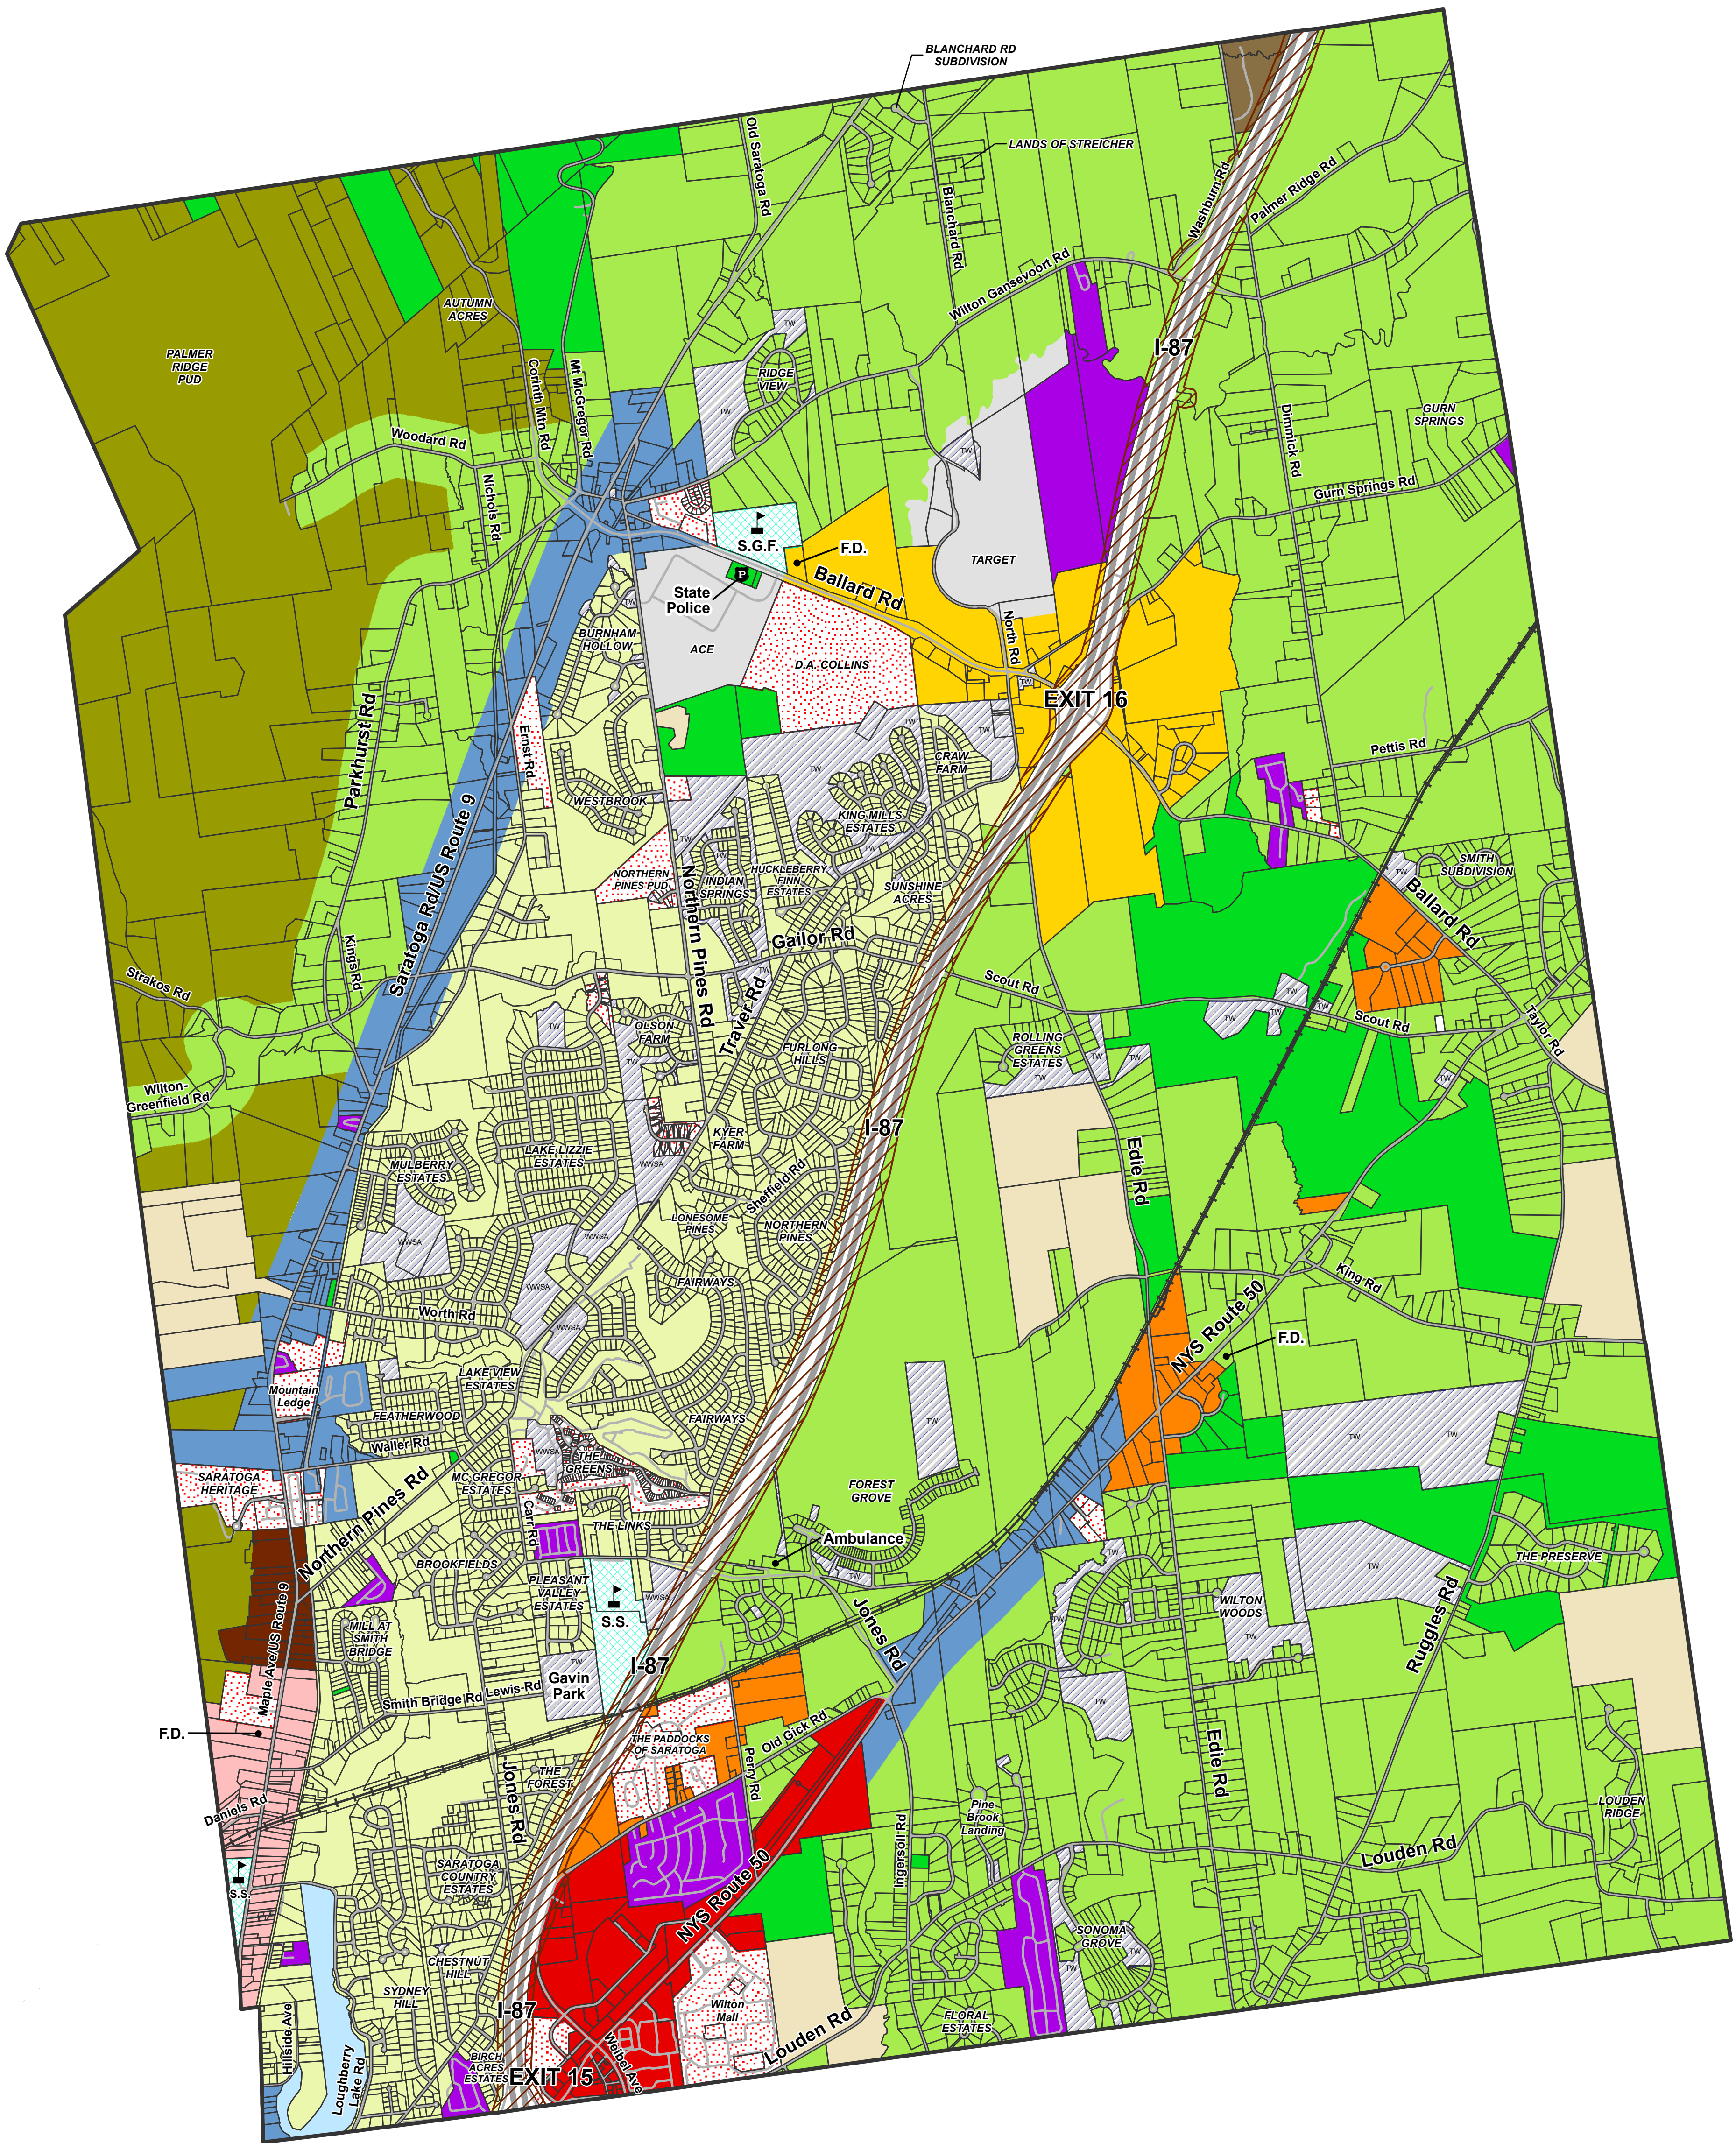

Town of Wilton Zoning Map

Legend

- Lake
- NYS State Lands
- SC Saratoga County Lands
- SD School District Lands
- SS City of Saratoga Springs
- TW Town of Wilton/WWSA Lands

Zoning Districts

- C-1 Commercial
- C-2 Business/ Light Industrial
- C-3 Commercial/ Light Industrial
- CR-1 Commercial/ Residential
- CRT Composting/Recycling/Transfer
- H-1 Hamlet
- I-1 Industrial
- R-1 Residential
- R-2 Residential 2
- R-3 Residential 3
- RB-1 Residential Business
- RM Mobile Home Park
- NC-1 Northway Corridor Overlay District
- PUDD Planned Unit Development